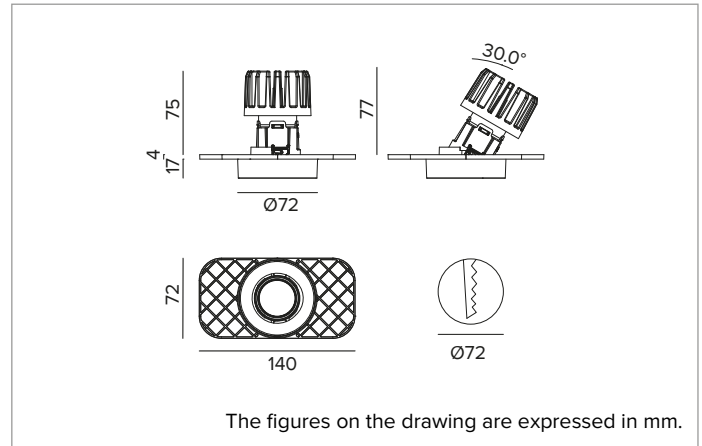

## Adjustable recessed LED projector in a trimless version

	3500K	H(m)	D(m)	E <sub>max</sub> (lx)
	Ra90		42°	
Fixture Power	13W	1	0.76	2705
Source Flux	1669lm	2	1.52	676
Fixture Flux	1233lm	3	2.28	301
Efficacy	94lm/W	4	3.04	169
TS1343	I <sub>max</sub> =1621cd/klm	I <sub>max</sub>	2705cd	5
			3.80	108